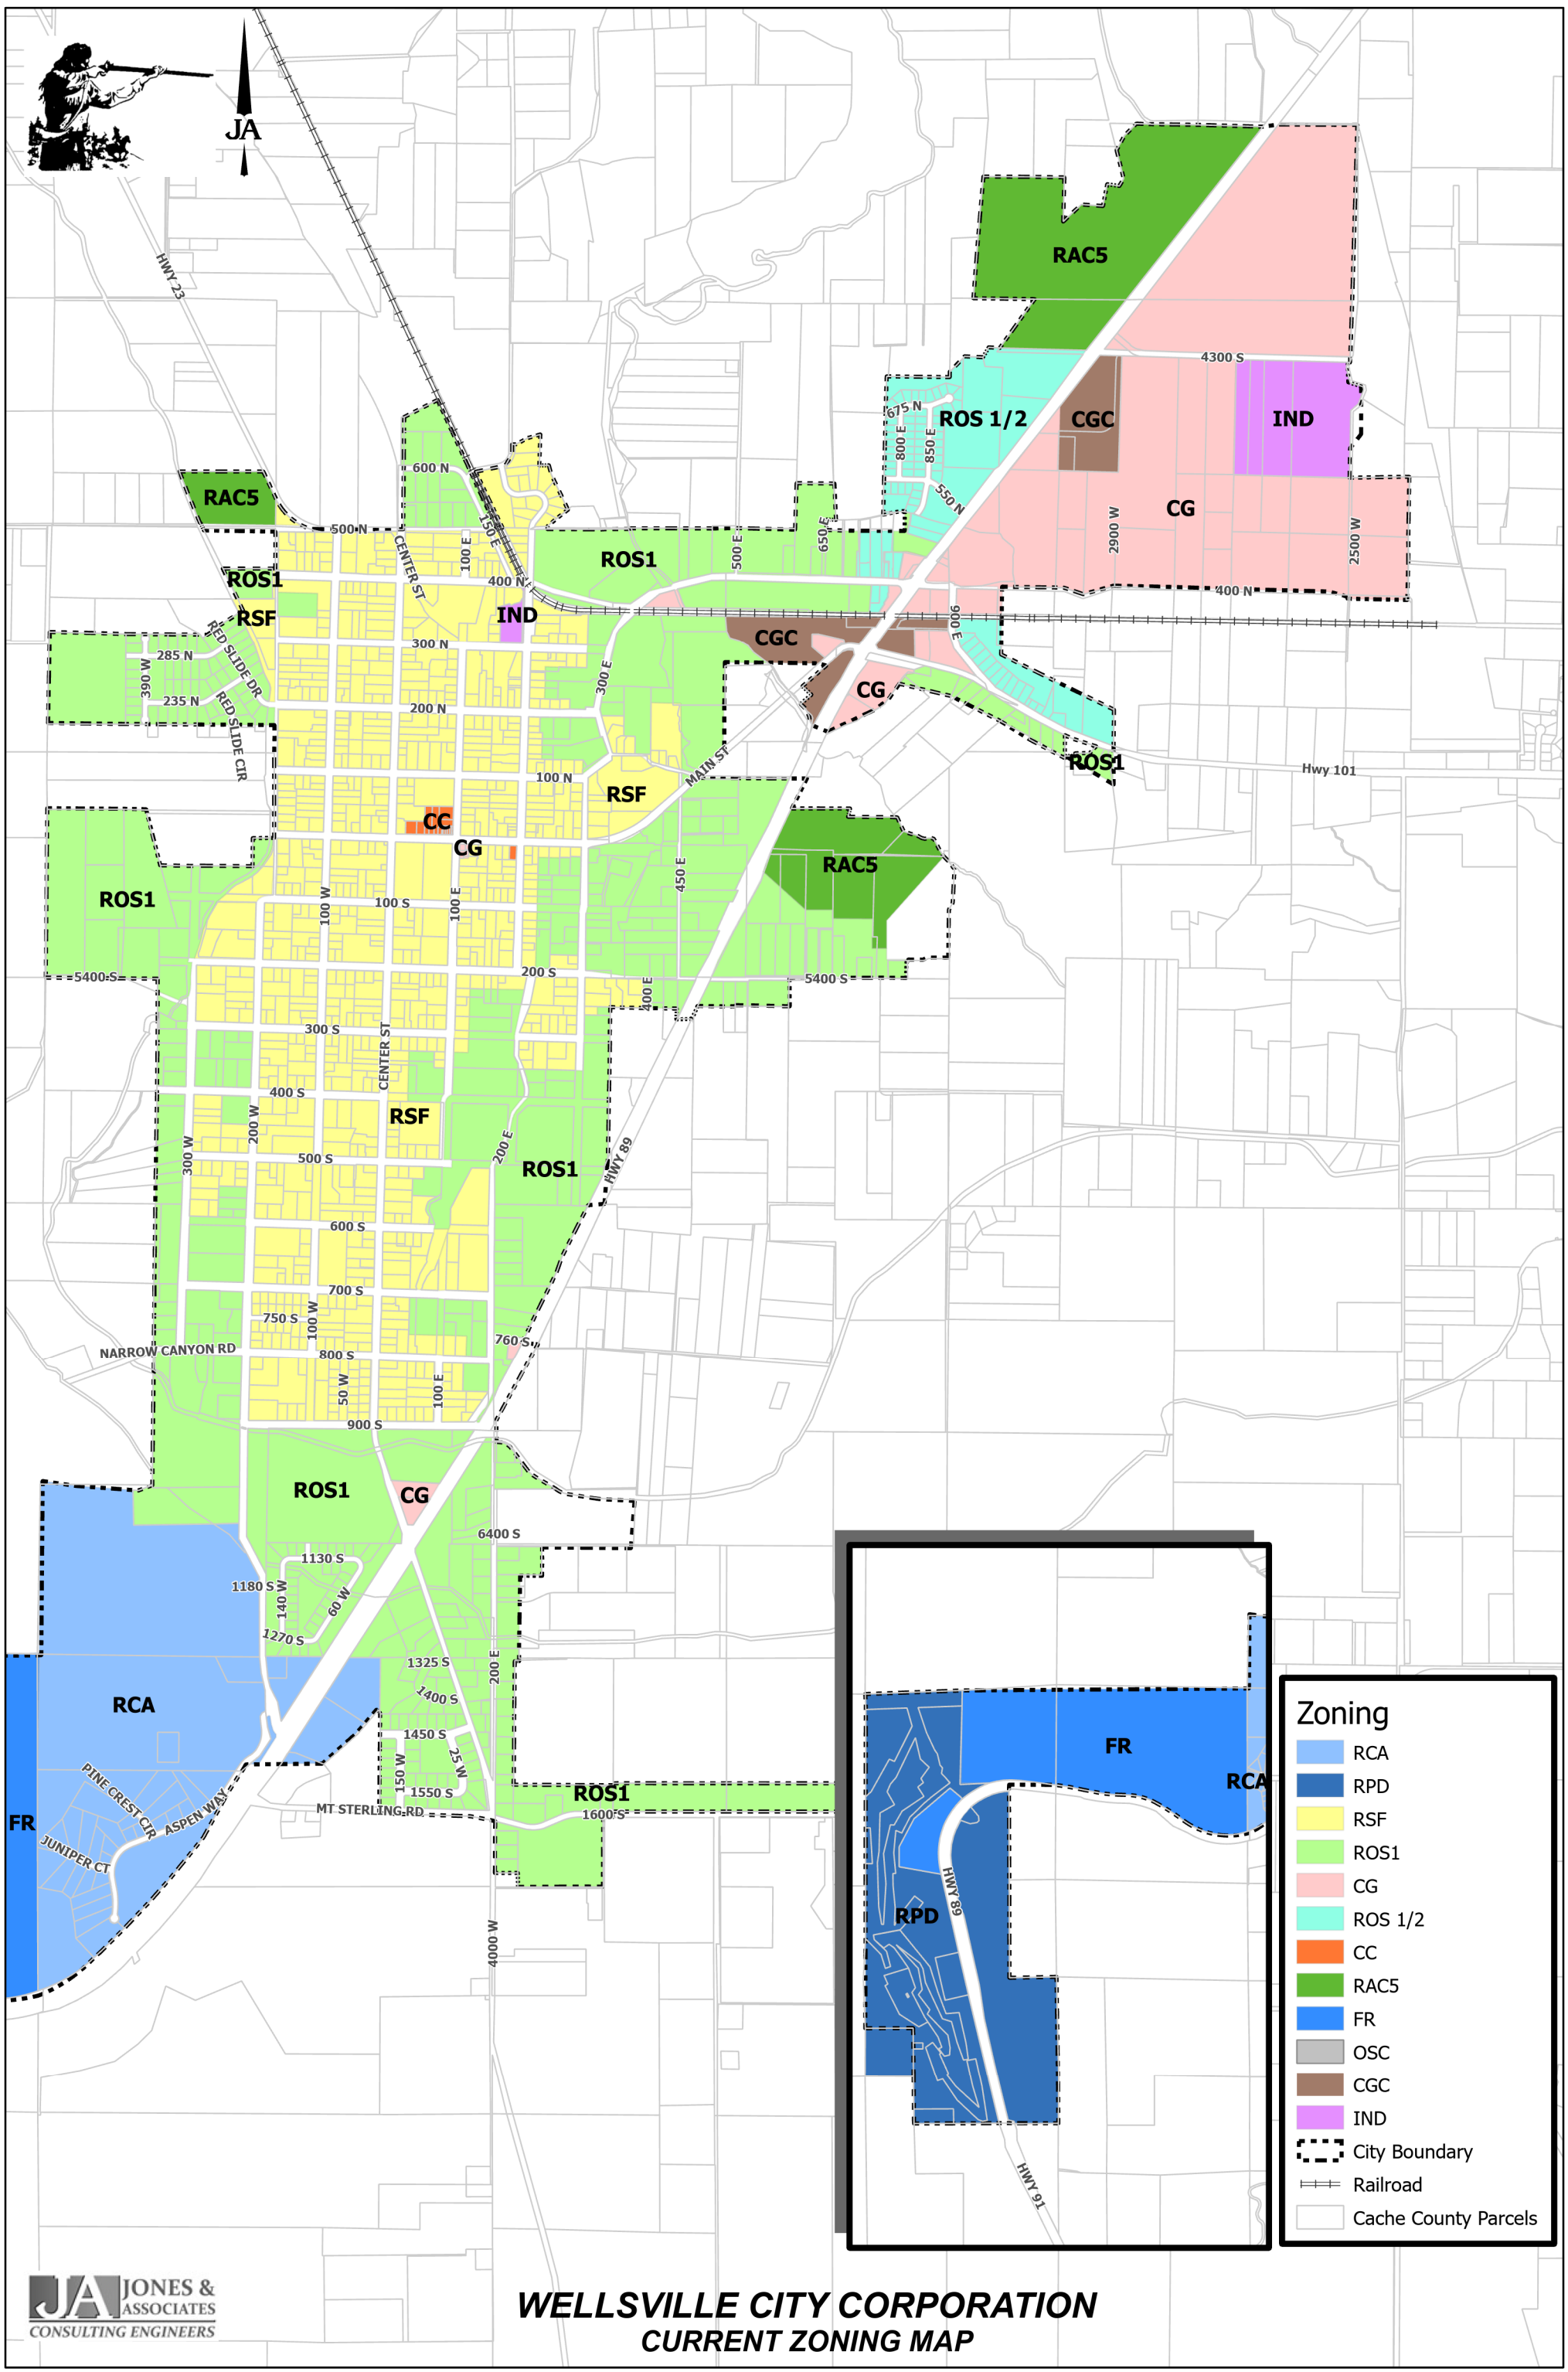

JA

Zoning	
	RCA
	RPD
	RSF
	ROS1
	CG
	ROS 1/2
	CC
	RAC5
	FR
	OSC
	CGC
	IND
	City Boundary
	Railroad
	Cache County Parcels